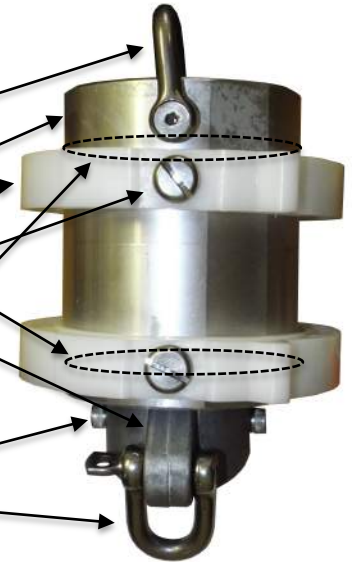

Upper Spreader Tip #3115

- Spreader Tip #1670
- Screw 6x60mm #5900
- Spread Hook #4235
- Pack Washer 6mm #5894
- Screw 6x50mm #86
- Washer 6mm #1752
- Nut 6mm #88

Lower Spreader Tip #3806

- Spreader Tip #4138
- Pin 16x80mm #1325
- Pin 12x80mm #1326
- Split Pin #1776
- Screw 8x55mm #5925
- Washer 8mm #1718
- Nut 8mm #1710

US SPARS

OC 45 RF Parts Manual

U.S. SPARS
6320 NW 123rd Place
Gainesville, FL 32653
www.usspars.com
Tel : 386-462-3760
Fax : 386-462-3448

Port Side Halyard Exits

Starboard Side Halyard Exits

US SPARS

OC 45 RF Parts Manual

U.S. SPARS
6320 NW 123rd Place
Gainesville, FL 32653
www.usspars.com
Tel : 386-462-3760
Fax : 386-462-3448

Halyard Swivel #3159

- Shackle #4930
- Swivel Body #5184
- Spacer #4512
- Screw 8x16mm #6078
- Bearing Module #3893
- Internal Body #4033
- Circlips #26
- Plastic Washer #137
- Screw 6x10mm #76
- Shackle #4803