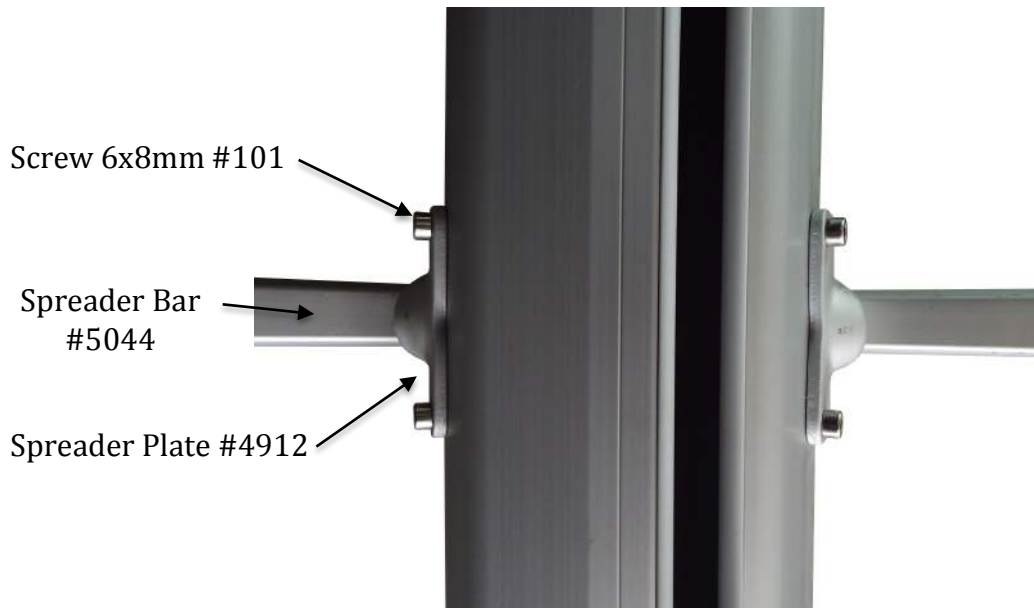

Lower Spreader Tip #3806

- Spreader Tip #4138
- Pin 16x80mm #1325
- Pin 12x80mm #1326
- Split Pin #1776
- Screw 8x55mm #5925
- Washer 8mm #1718
- Nut 8mm #1710