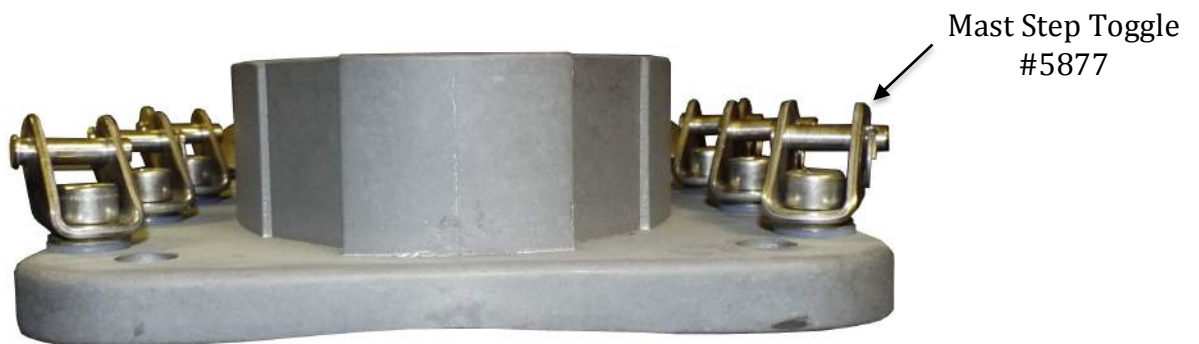

Mast Step Toggle
#5877