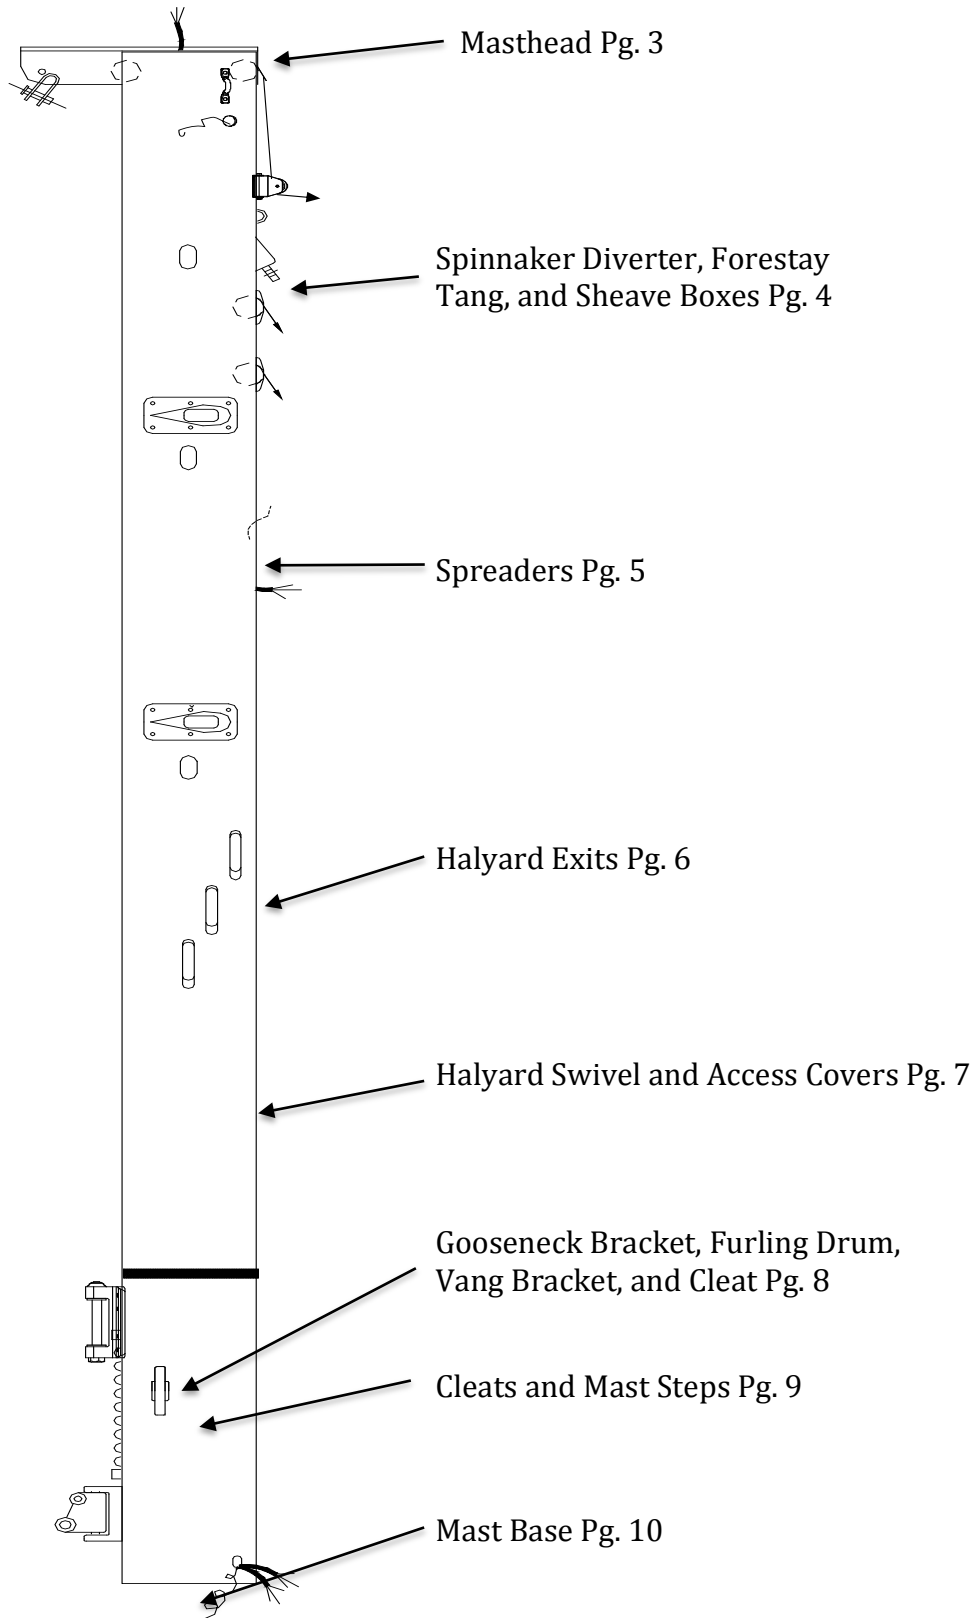

US SPARS

OC 45 RF Parts Manual

U.S. SPARS
6320 NW 123rd Place
Gainesville, FL 32653
www.usspars.com
Tel : 386-462-3760
Fax : 386-462-3448