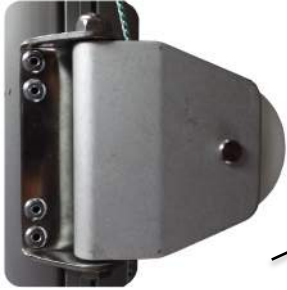

Masthead Assembly #3108IA

US SPARS

OC 45 RF Parts Manual

U.S. SPARS
6320 NW 123rd Place
Gainesville, FL 32653
www.usspars.com
Tel : 386-462-3760
Fax : 386-462-3448

Spinnaker Diverter #3340

- Spi Diverter Body #1550
- Spi Diverter Block #5119
- Screw 8x100mm #5939
- Nut 8mm #1710
- Washer 8mm #1718
- Sheave #1618
- Pin 8x24mm #5823
- Slpit Ring #1451
- Rivet #1359

Deck Eye #4809

Sheave Box #3028

- Sheave Box #1060
- Sheave #1707
- Pin 14x32mm #5816
- Screw #1701

Forestay Tang

- Forestay Tang Casting #5241
- Forestay Attachment #1344
- Pin #5827
- Fender Washer 6mm #5858
- Screw 6x16mm #5819
- Screw 8x20mm #5904
- Screw 8x20mm #87