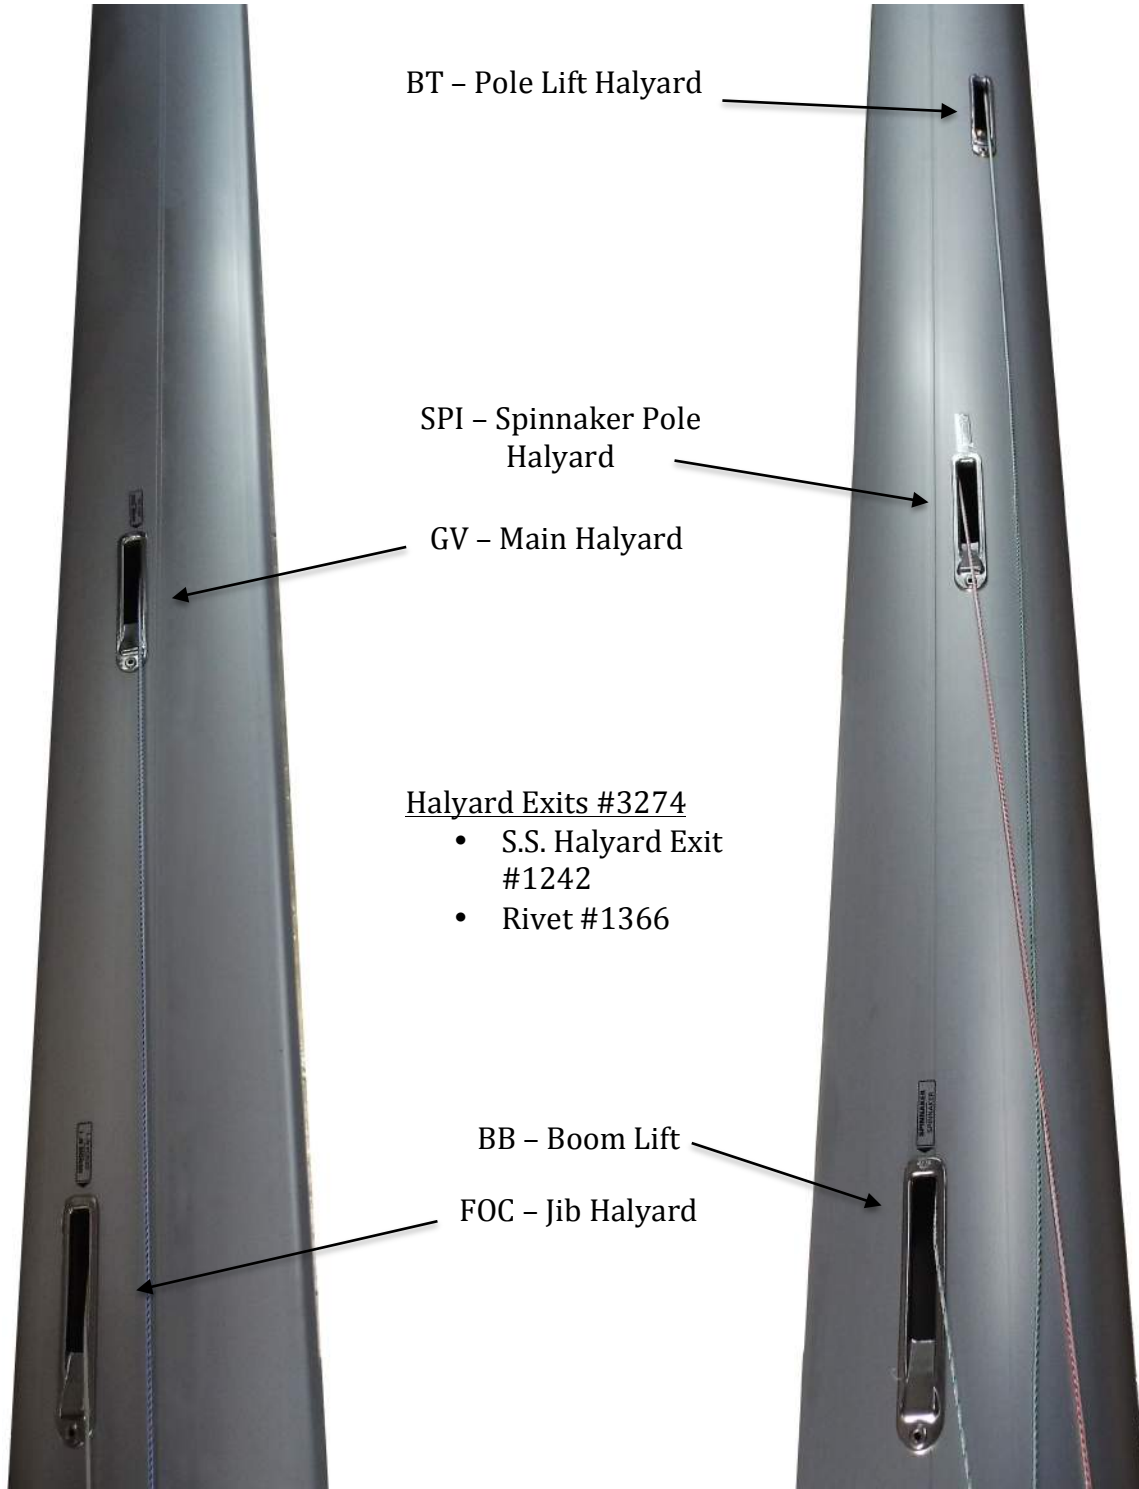

US SPARS

OC 45 RF Parts Manual

U.S. SPARS
6320 NW 123rd Place
Gainesville, FL 32653
www.usspars.com
Tel : 386-462-3760
Fax : 386-462-3448

Port Side Halyard Exits

Starboard Side Halyard Exits