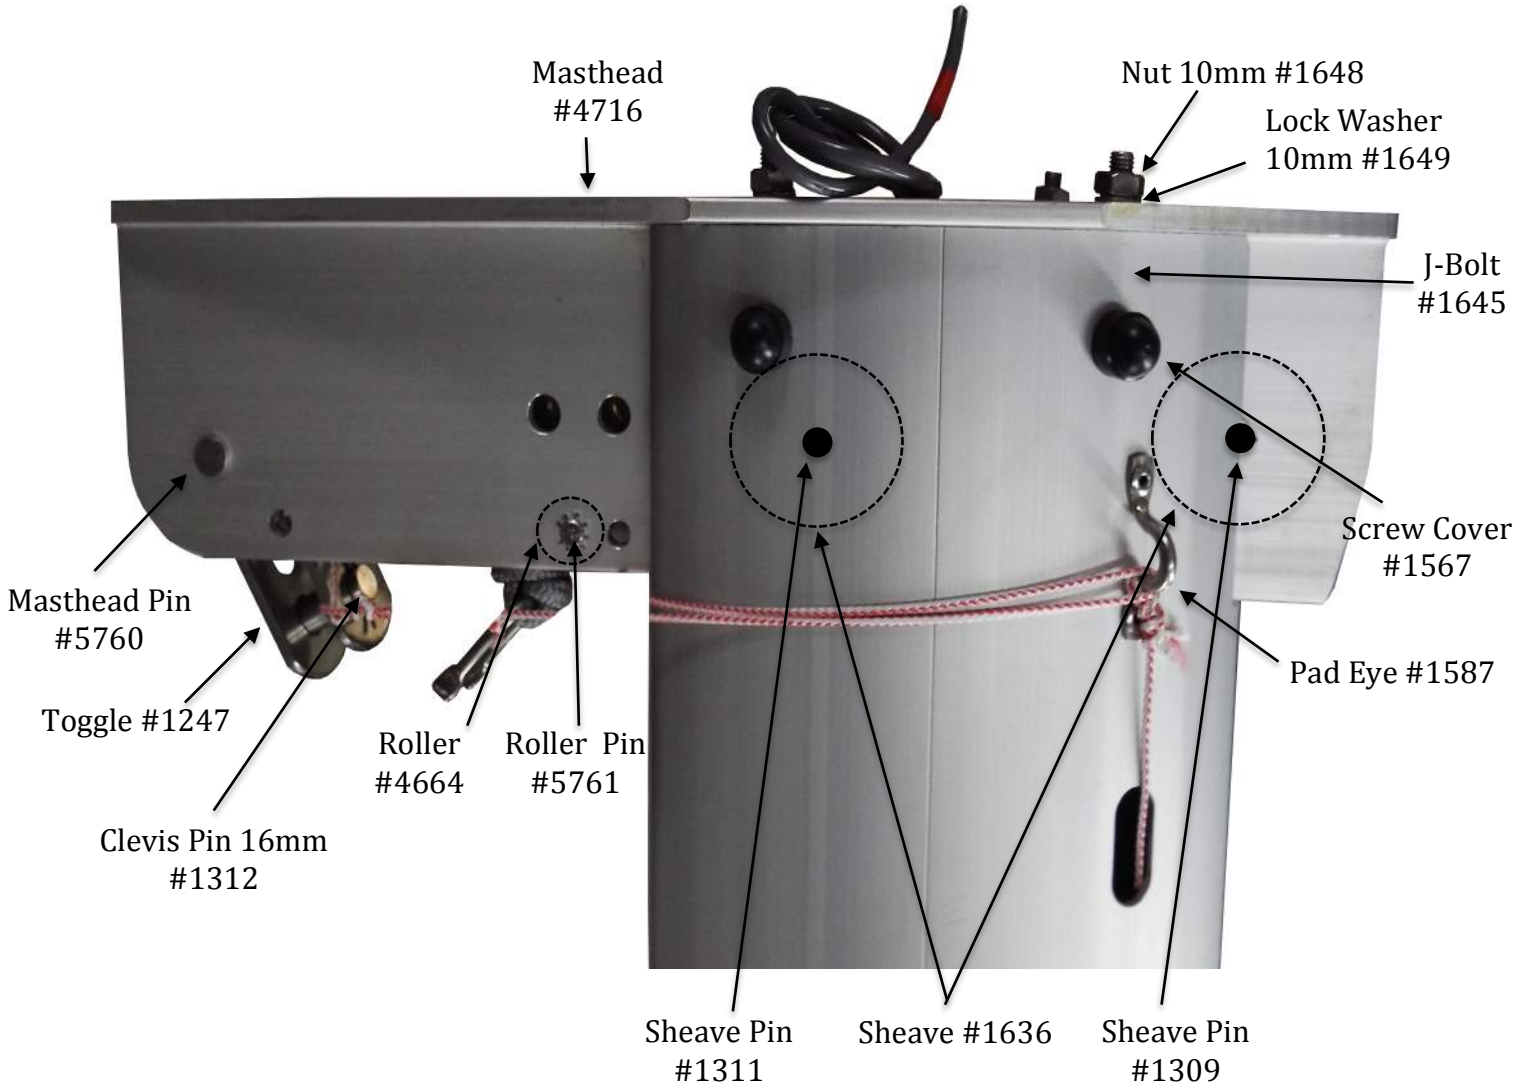

Masthead Assembly #3108IA

US SPARS

OC 45 RF Parts Manual

U.S. SPARS
6320 NW 123rd Place
Gainesville, FL 32653
www.usspars.com
Tel : 386-462-3760
Fax : 386-462-3448

Spinnaker Diverter #3340

- Spi Diverter Body #1550
- Spi Diverter Block #5119
- Screw 8x100mm #5939
- Nut 8mm #1710
- Washer 8mm #1718
- Sheave #1618
- Pin 8x24mm #5823
- Slpit Ring #1451
- Rivet #1359