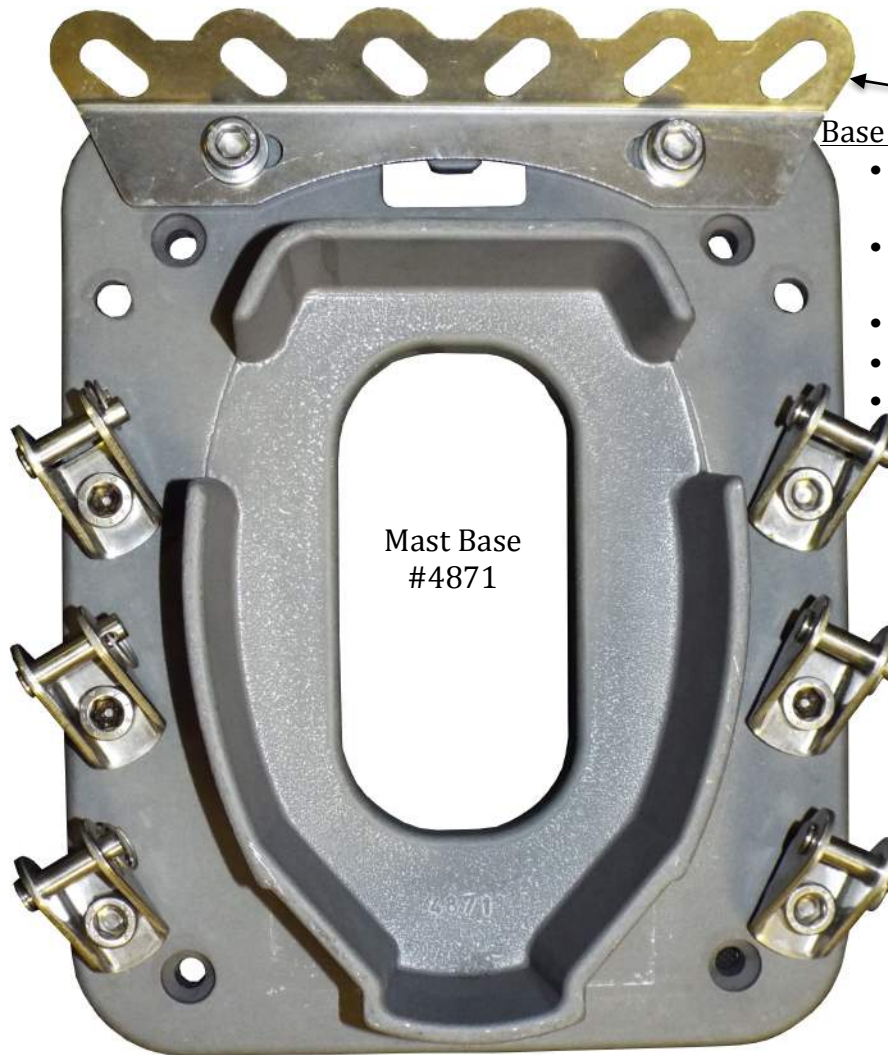

US SPARS

OC 45 RF Parts Manual

U.S. SPARS
6320 NW 123rd Place
Gainesville, FL 32653
www.usspars.com
Tel : 386-462-3760
Fax : 386-462-3448

Base Block Plate #4720E

- Base Block Plate #4720
- Screw 10x25mm #6017
- Washer 10mm #5330
- Nylon Washer #4522
- Nut 10mm #1648

Mast Base
#4871