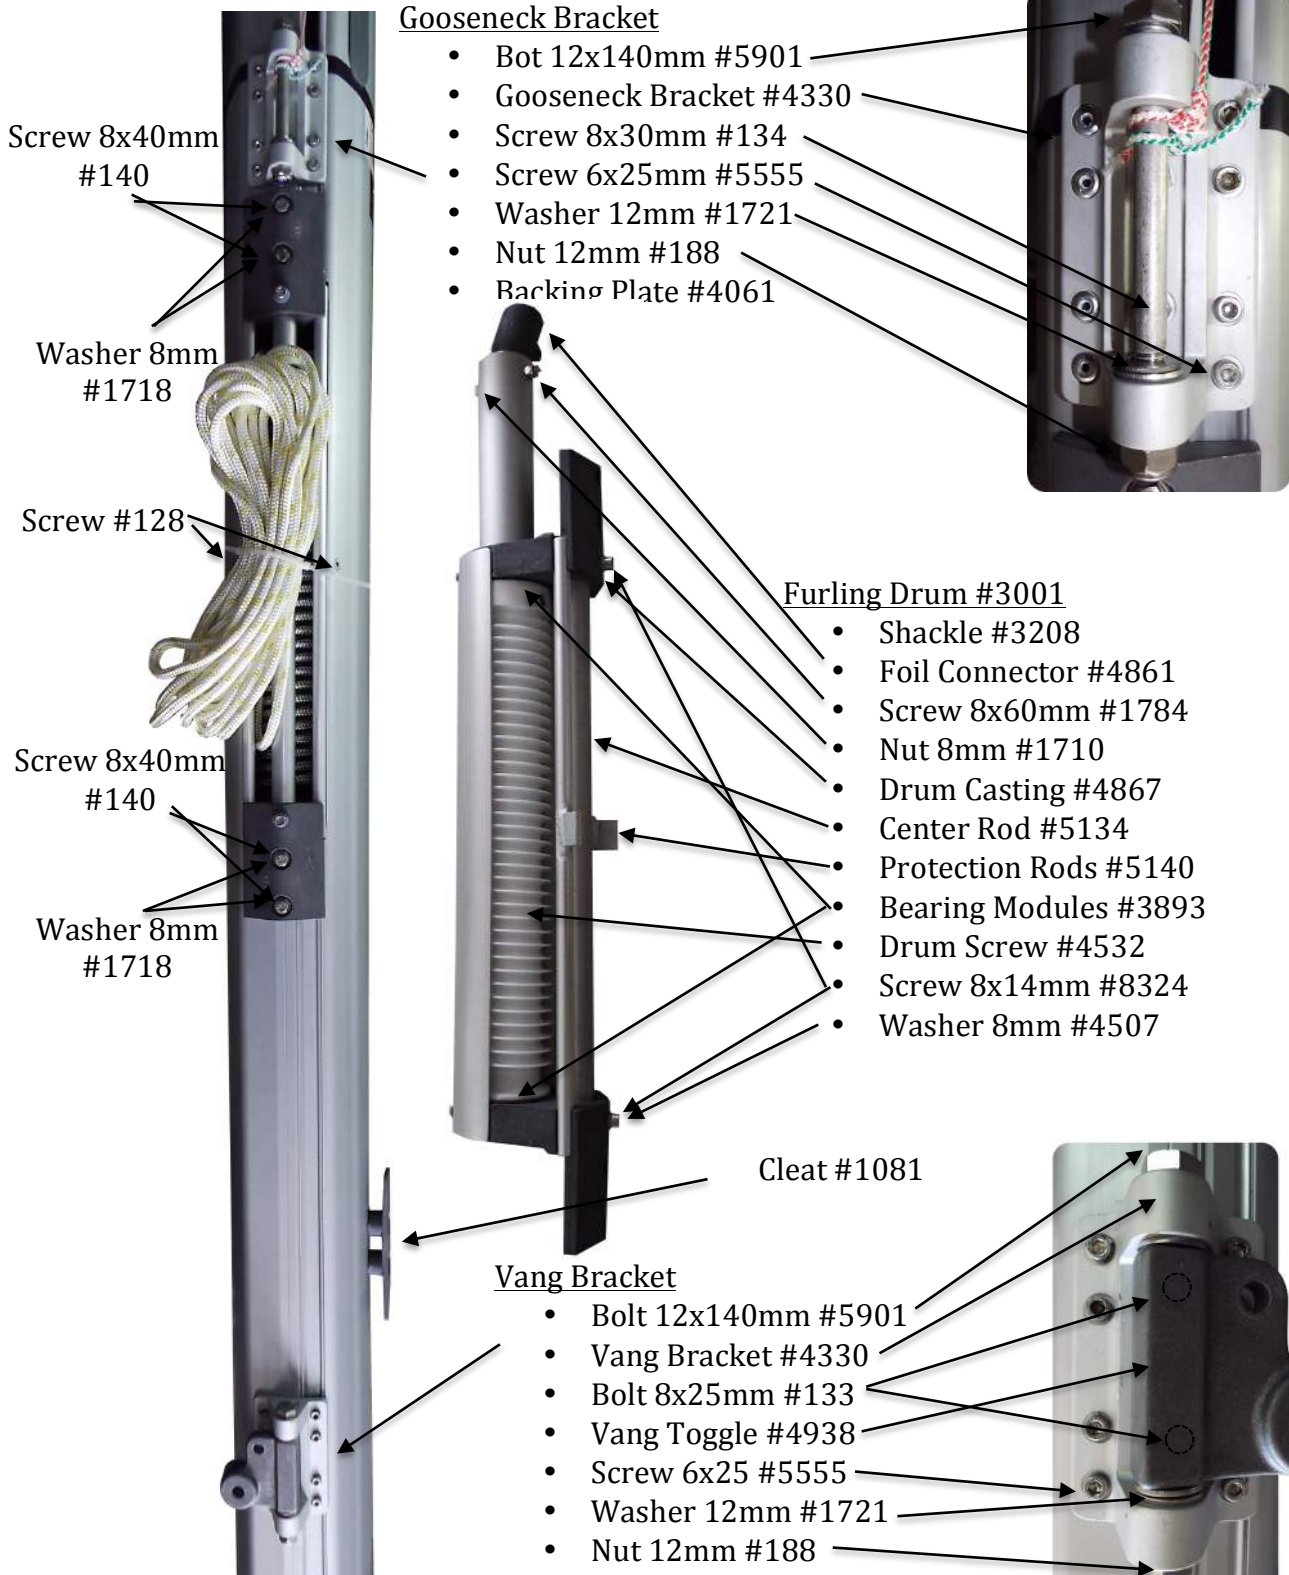

Screw 6x6mm #5951

Access Plate #4397

Screw 6x6mm #5951

Access Plate #4397

US SPARS

OC 45 RF Parts Manual

U.S. SPARS
 6320 NW 123rd Place
 Gainesville, FL 32653
www.usspars.com
 Tel : 386-462-3760
 Fax : 386-462-3448