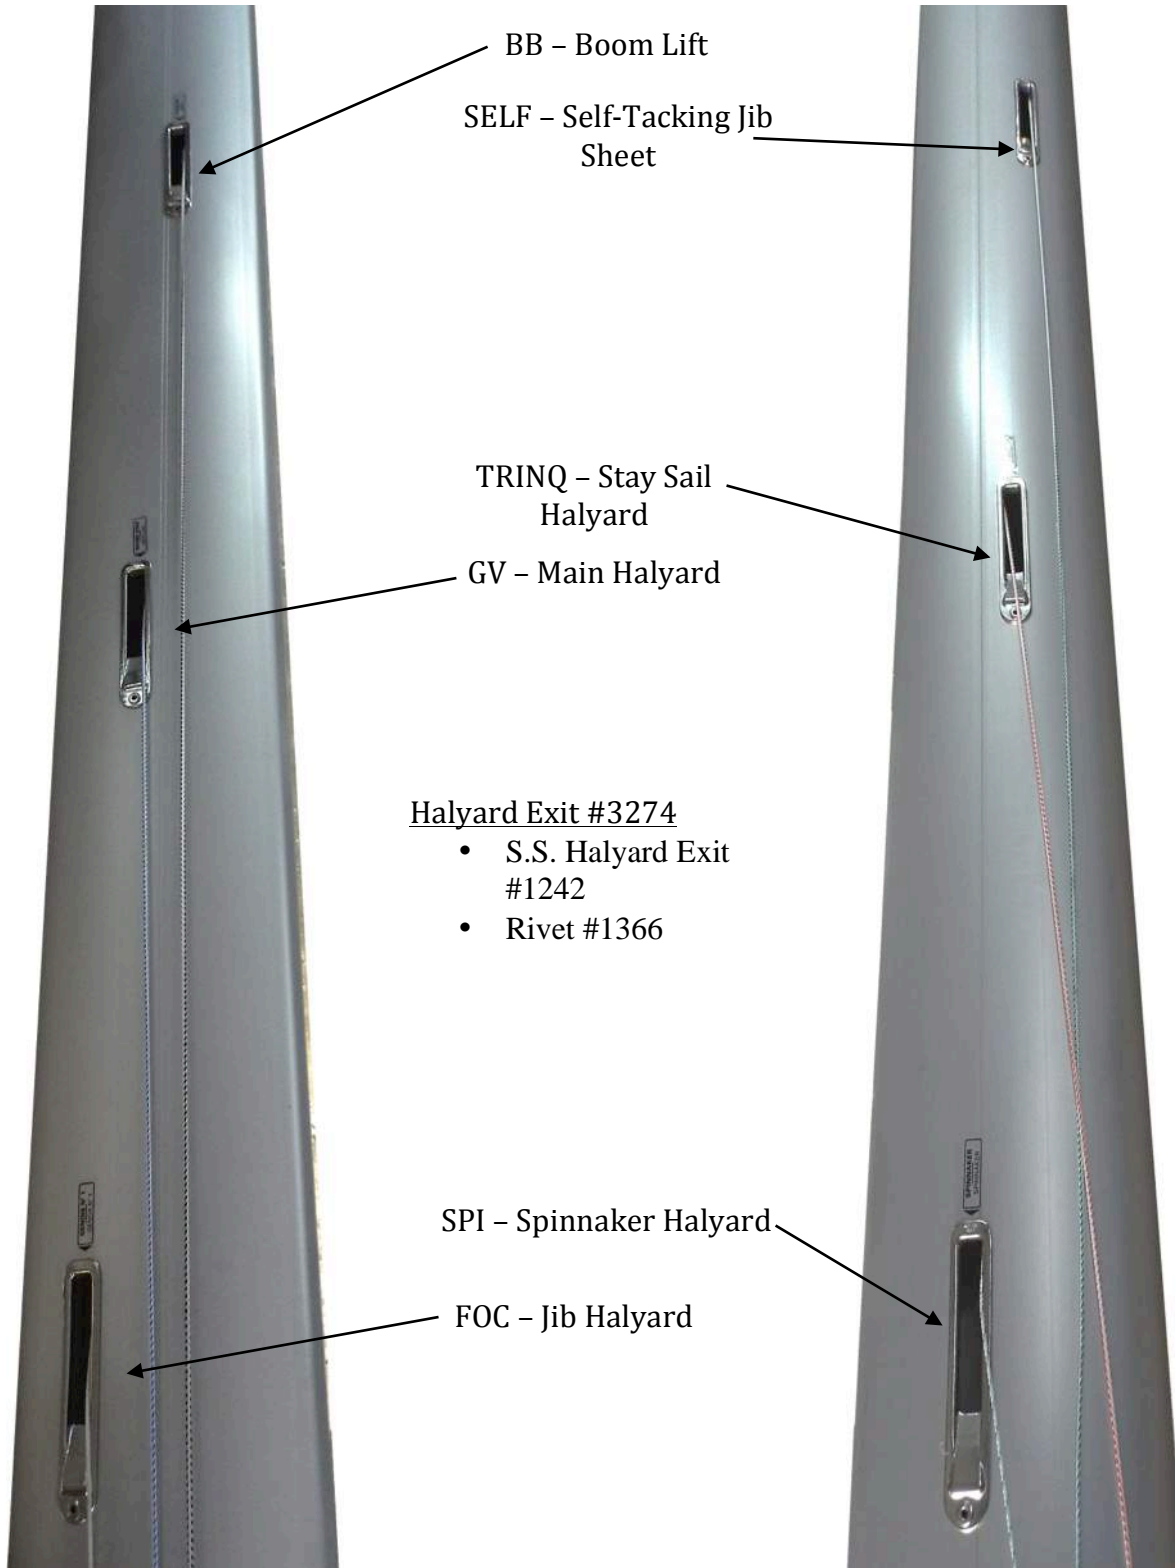

US SPARS

OC3LA RF Parts Manual

U.S. SPARS
6320 NW 123rd Place
Gainesville, FL 32653
www.usspars.com
Tel : 386-462-3760
Fax : 386-462-3448

Port Side Halyard Exits

Starboard Side Halyard Exits