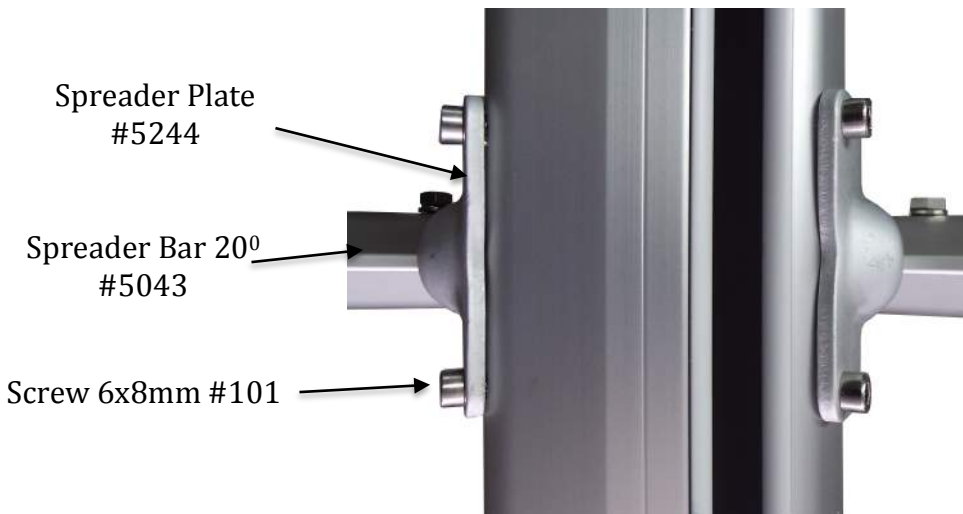

Lower Spreader Tip

- Spreader End #1155
- Pin 10mm #1349
- Pin 12mm #1326
- Split Pin #1776
- Screw 8x55mm #5925
- Washer 8mm #1718
- Nut 8mm #1710