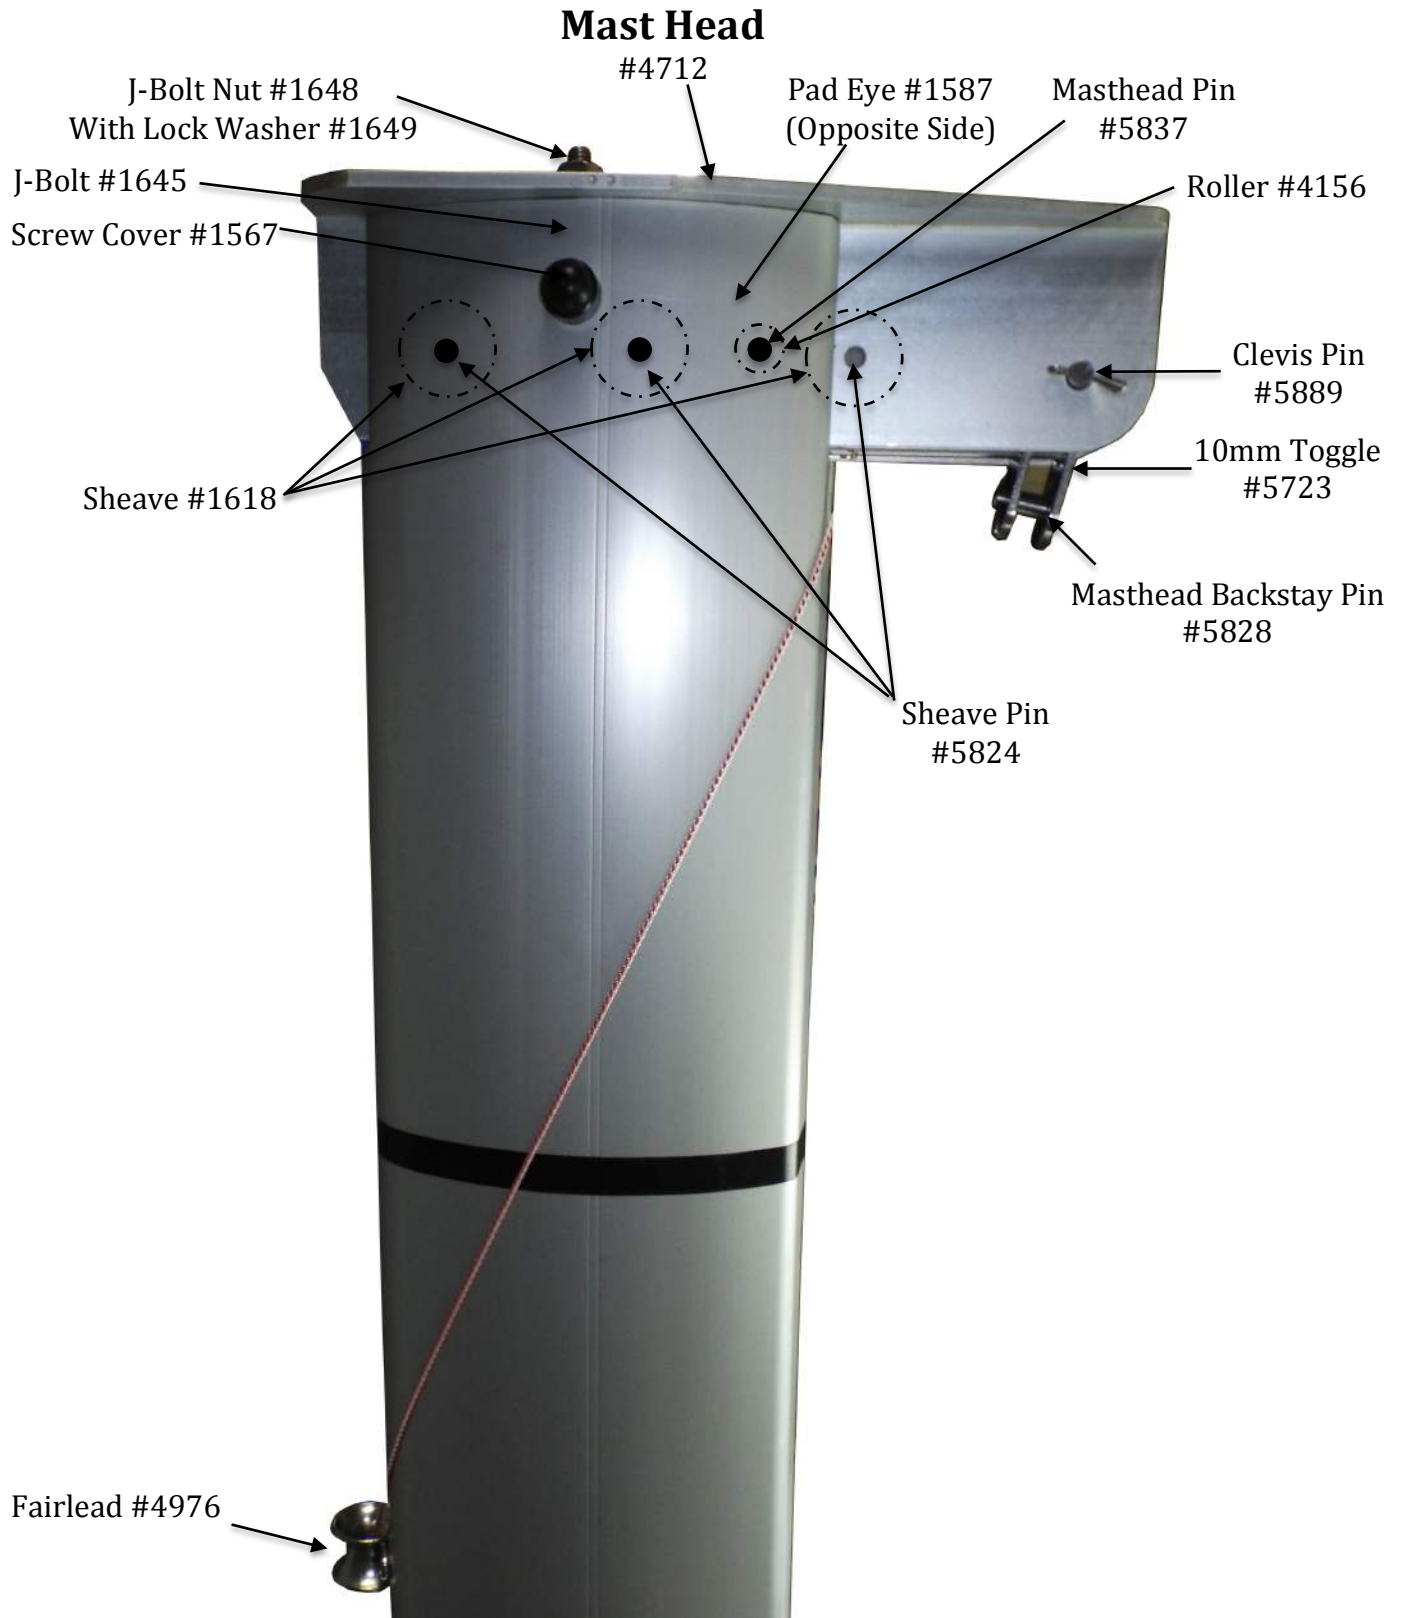

US SPARS

OC3LA RF Parts Manual

U.S. SPARS
6320 NW 123rd Place
Gainesville, FL 32653
www.usspars.com
Tel : 386-462-3760
Fax : 386-462-3448