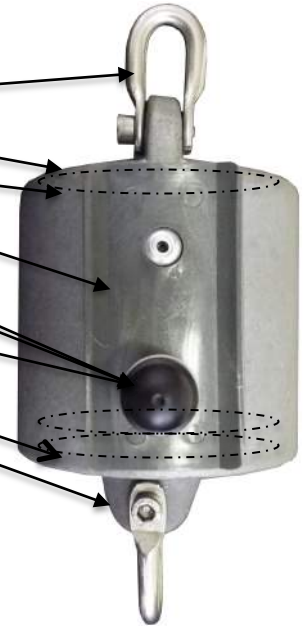

Fairlead #4976

Lower Spreader Tip

- Spreader End #1155
- Pin 10mm #1349
- Pin 12mm #1326
- Split Pin #1776
- Screw 8x55mm #5925
- Washer 8mm #1718
- Nut 8mm #1710

US SPARS

OC3LA RF Parts Manual

U.S. SPARS
6320 NW 123rd Place
Gainesville, FL 32653
www.usspars.com
Tel : 386-462-3760
Fax : 386-462-3448

Port Side Halyard Exits

Starboard Side Halyard Exits

US SPARS

OC3LA RF Parts Manual

U.S. SPARS
6320 NW 123rd Place
Gainesville, FL 32653
www.usspars.com
Tel : 386-462-3760
Fax : 386-462-3448

Halyard Swivel #3164

- Shackle #3168
- Swivel Casting #15
- Bearing Module #3893
- Wedge Spacer #23
- Bushing #4617
- Screw 8x25mm #133
- Screw Cover #1566
- Circlips #26
- Inner Casting #13
-

Screw 6x6mm #5951

Access Cover #4397