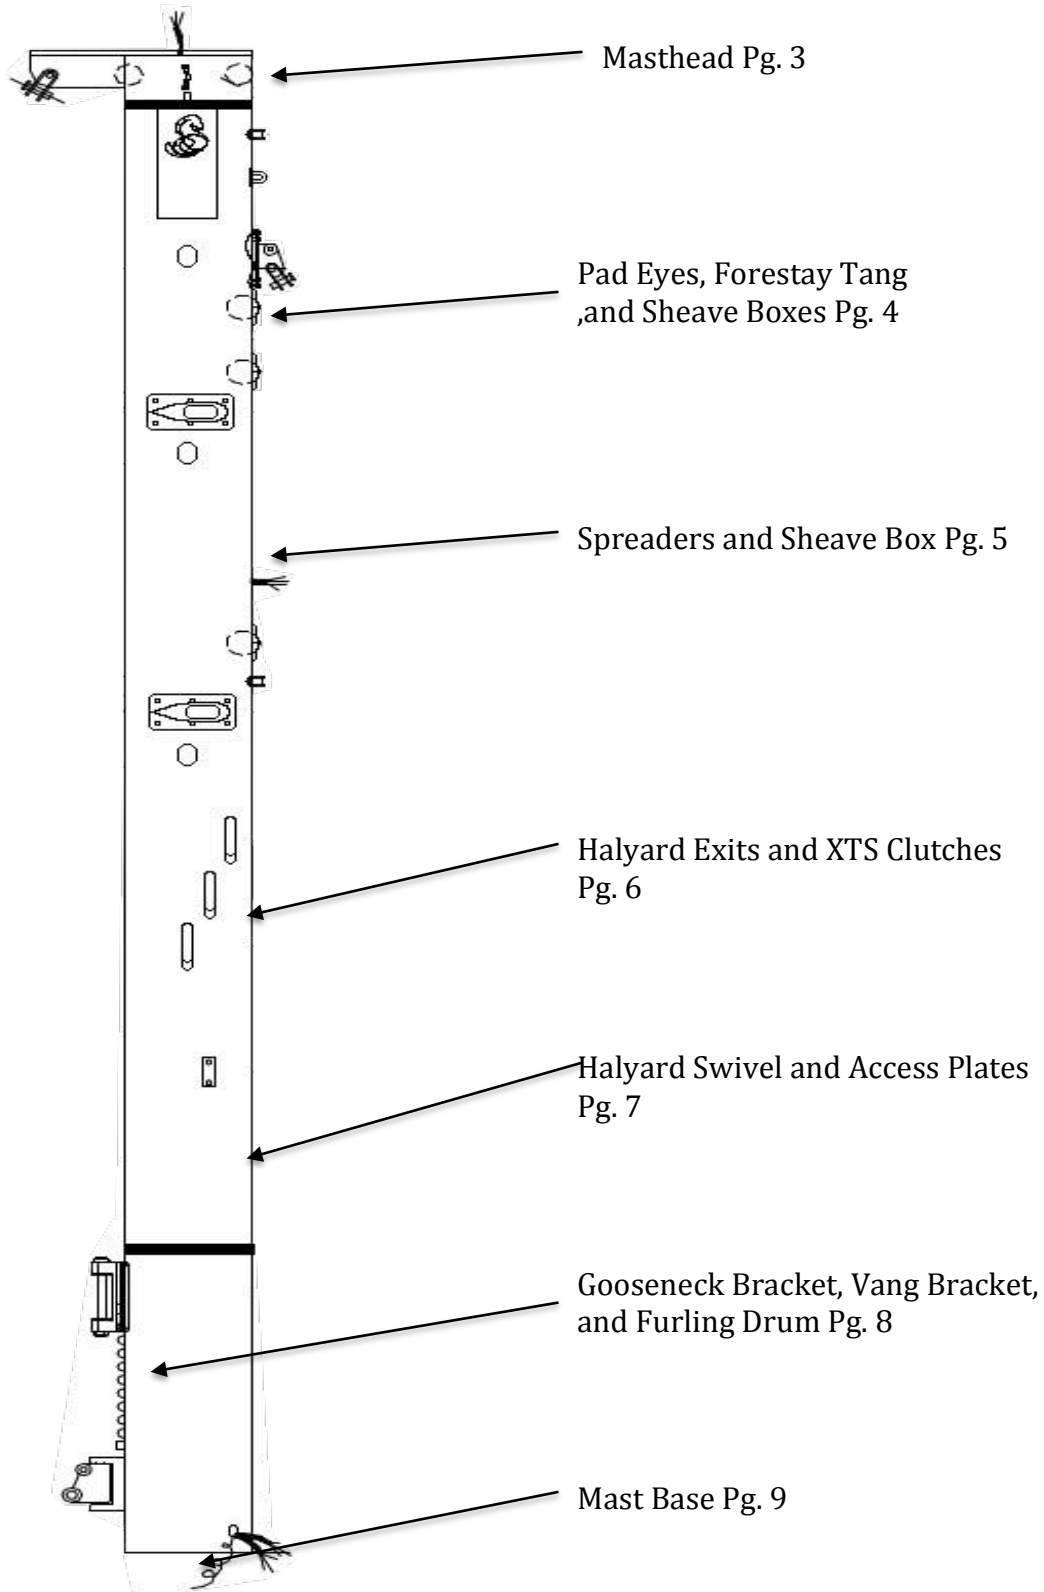

US SPARS

OC3LA RF Parts Manual

U.S. SPARS
6320 NW 123rd Place
Gainesville, FL 32653
www.usspars.com
Tel : 386-462-3760
Fax : 386-462-3448