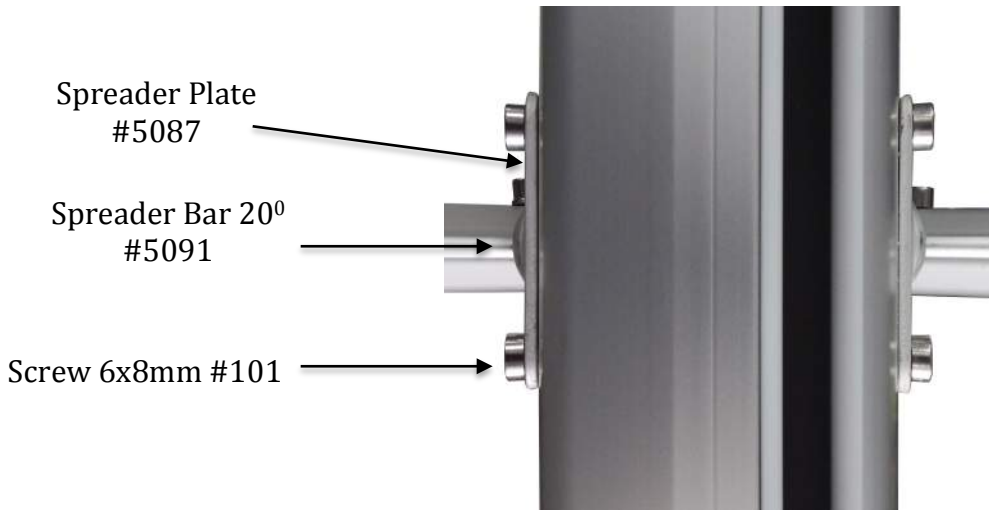

Upper Spreader Tip #3802IA

- Spread End #4619
- Spreader Hook #4234
- Screw 6x50mm #86
- Washer 6mm #1752
- Lock Washer 6mm #1756
- Nut 6mm #1654
- Screw 6x45mm #6003

Sheave Box #3034IA

- Sheave Box #1769
- Pin 8x24mm #1261
- Sheave #1616
- Rivet #1359