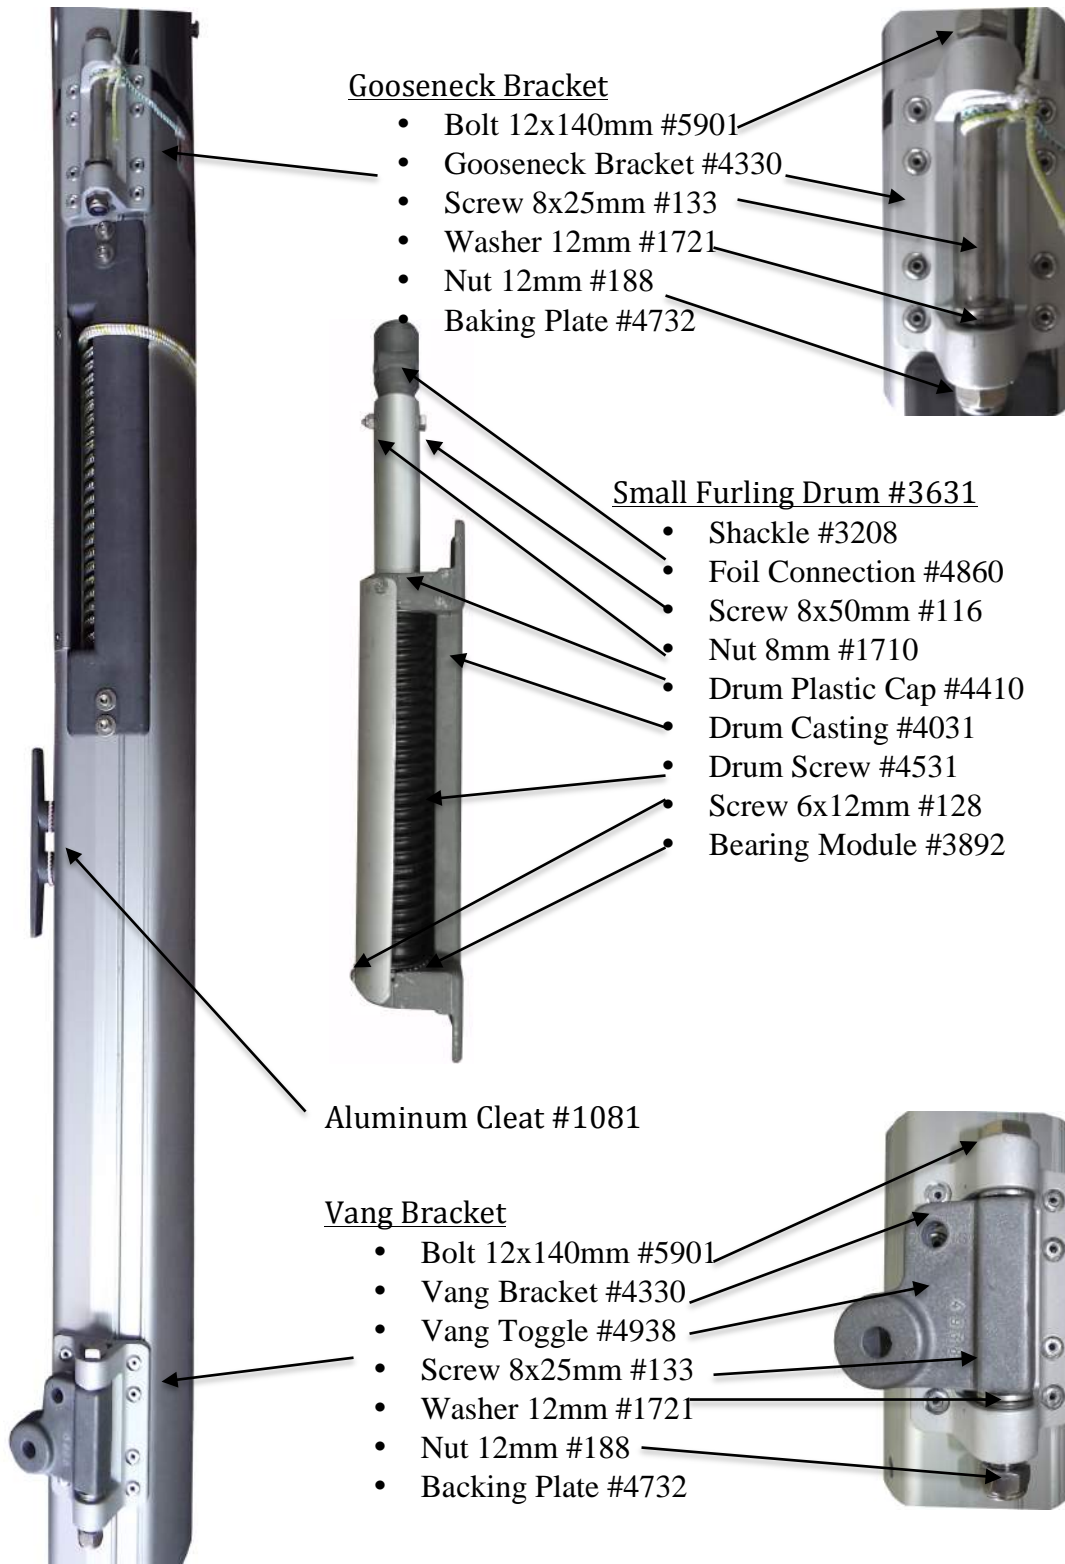

Screw 6x6mm #5951

Access Cover #4397

US SPARS

OC3LA RF Parts Manual

U.S. SPARS
 6320 NW 123rd Place
 Gainesville, FL 32653
www.usspars.com
 Tel : 386-462-3760
 Fax : 386-462-3448

Gooseneck Bracket

- Bolt 12x140mm #5901
- Gooseneck Bracket #4330
- Screw 8x25mm #133
- Washer 12mm #1721
- Nut 12mm #188
- Backing Plate #4732