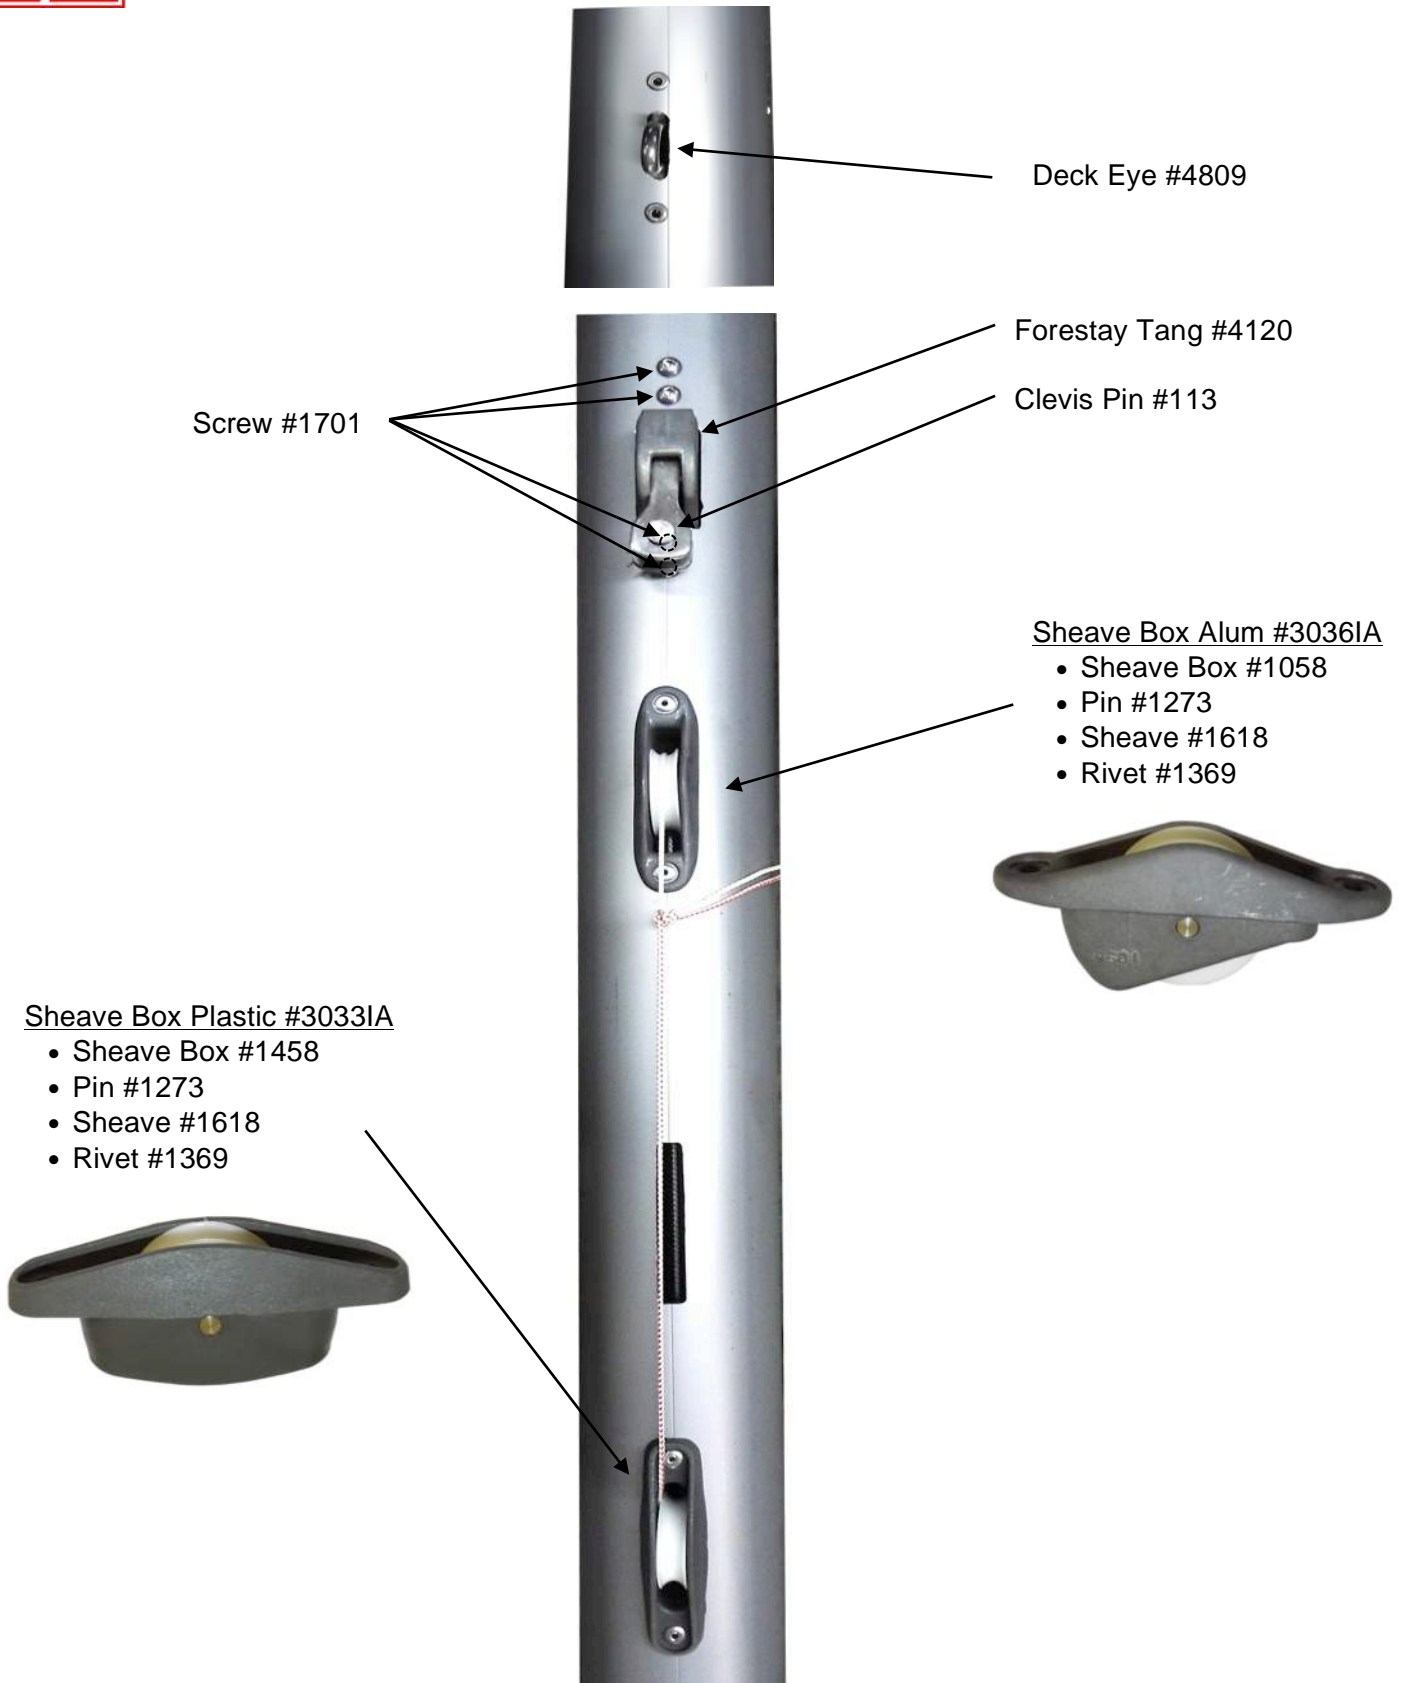

US SPARS

OC3LA RF Parts Manual

U.S. SPARS
6320 NW 123rd Place
Gainesville, FL 32653
www.usspars.com
Tel : 386-462-3760
Fax : 386-462-3448