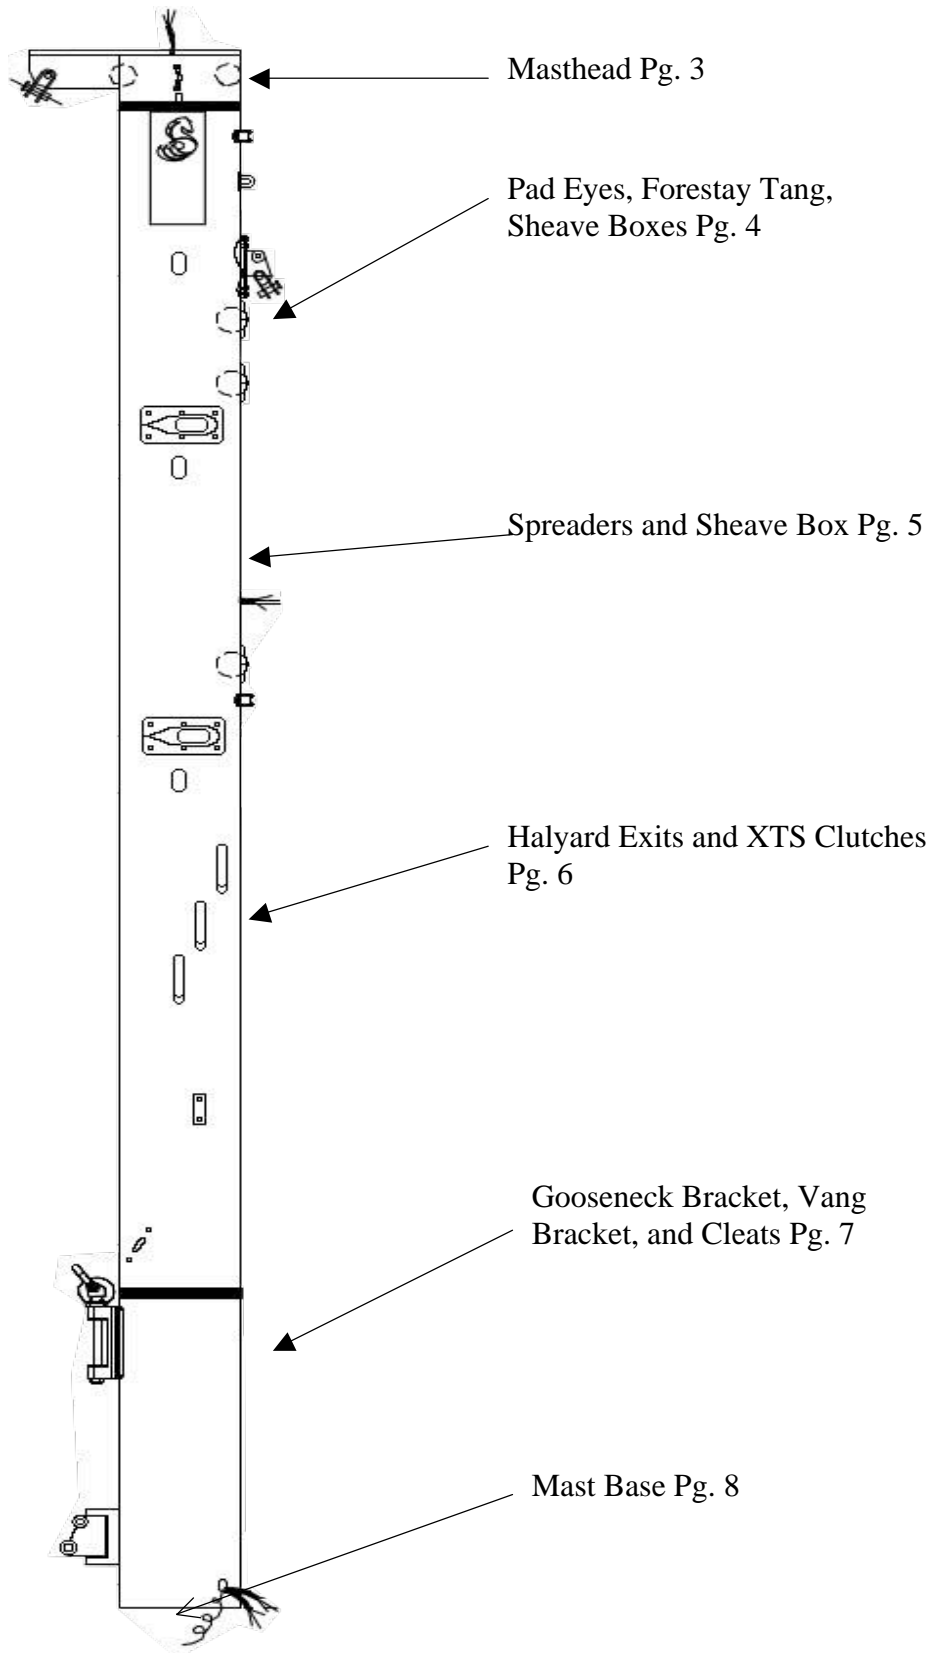

US SPARS OC3LA CL Parts Manual

U.S. SPARS
6320 NW 123rd Place
Gainesville, FL 32653
www.usspars.com
Tel : 386-462-3760
Fax : 386-462-3448