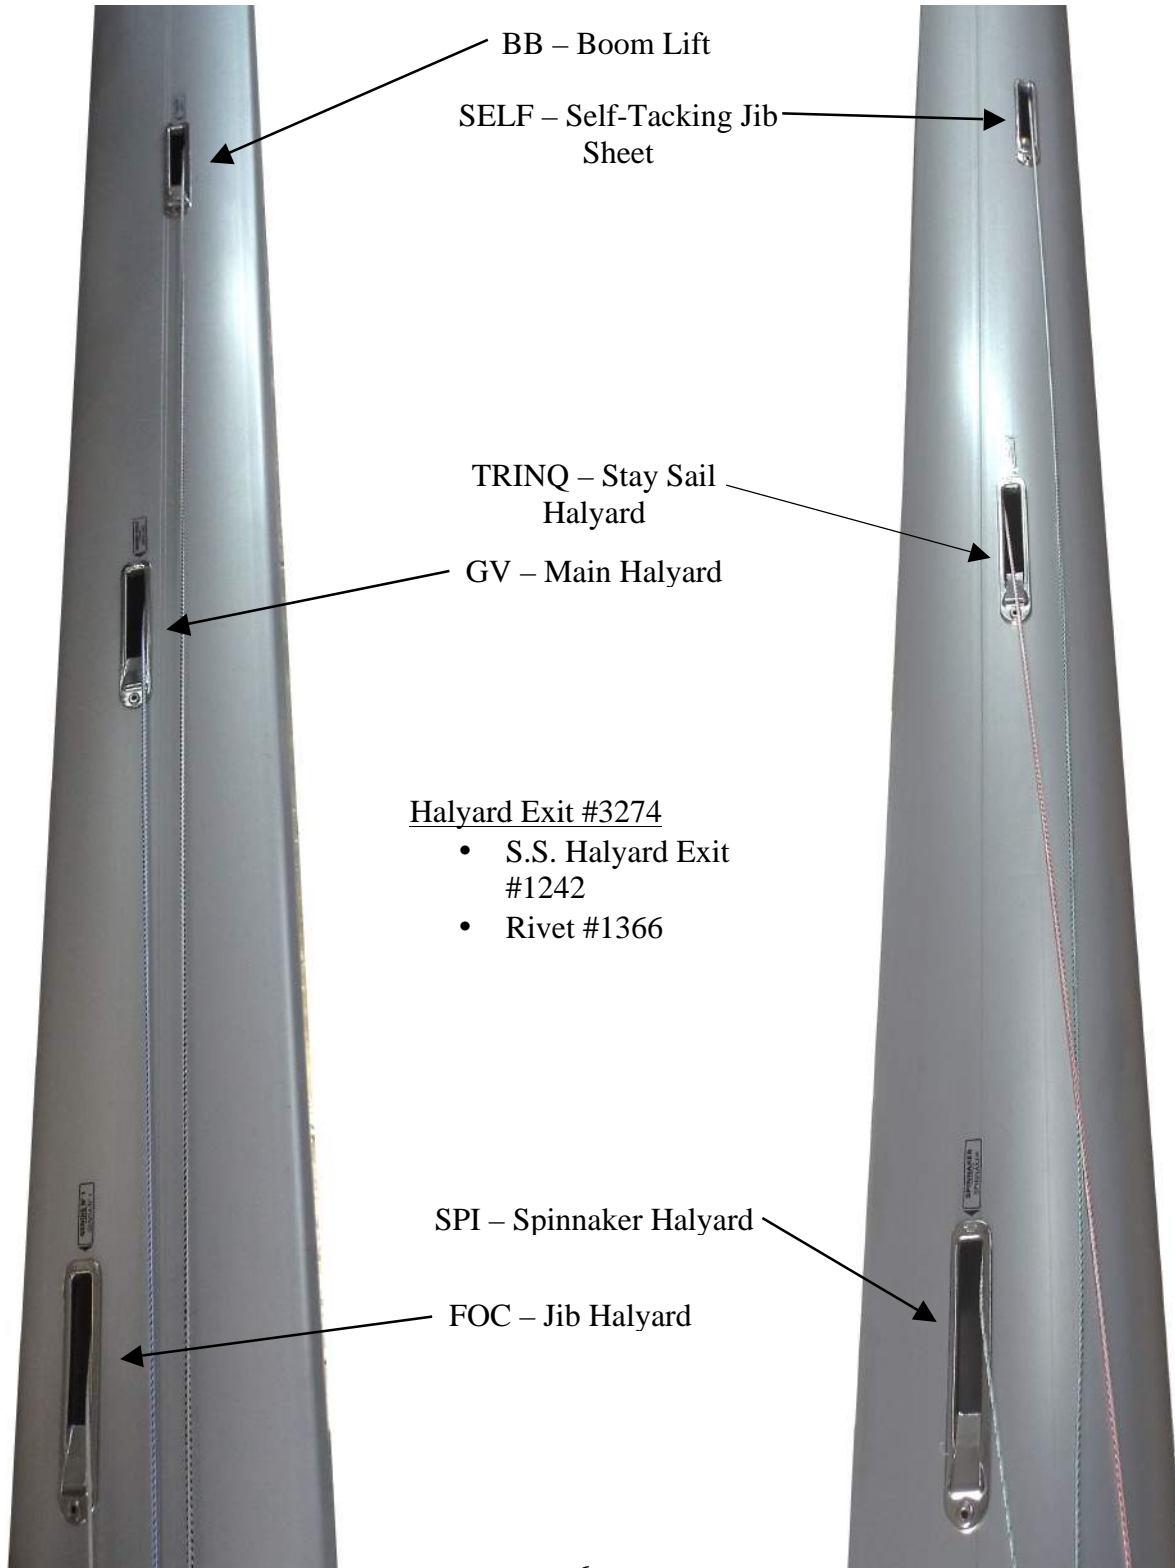

US SPARS OC3LA CL Parts Manual

U.S. SPARS
6320 NW 123rd Place
Gainesville, FL 32653
www.usspars.com
Tel : 386-462-3760
Fax : 386-462-3448

Port Side Halyard Exits

Starboard Side Halyard Exits