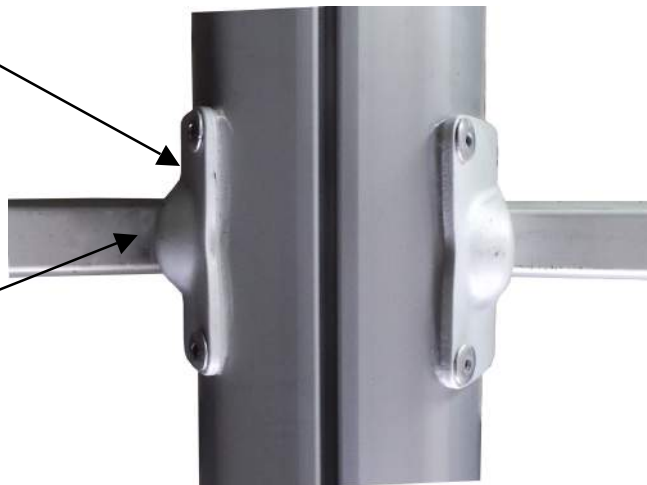

Sheave Box #3034IA

- Sheave Box #1769
- Pin 8x24mm #1261
- Sheave #1616
- Rivet #1359

Fairlead #4976

Spreader Plate
#5312

Spreader Bar 20°
#5043

Lower Spreader Tip

- Spreader End #1155
- Pin 10mm #1349
- Pin 12mm #1326
- Split Pin #1776
- Screw 8x55mm #5925
- Washer 8mm #1718
- Nut 8mm #1710