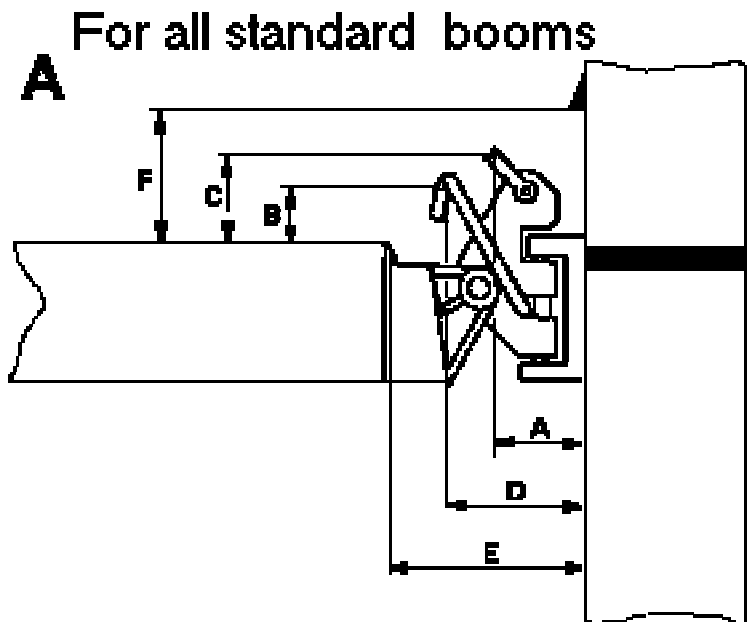

BOOMS

	A	B	C	D	E	F	sail track	slide
Z120 dinghy	55	5	15	15	80	250	8	
Z120 cruiser	40	40	20	60	130	250	8	
Z160	70	20	40	70	140	280	8	A032
Z204	70	30	45	80	170	280	8	A032
Z360	70	20	40	80	200	280	10	B012
Z480	60	0	20	90	200	280	10	B012
Z690A	45	40	15	110	240	280	10	B012
Z690B	56		26		240	150	10	B012